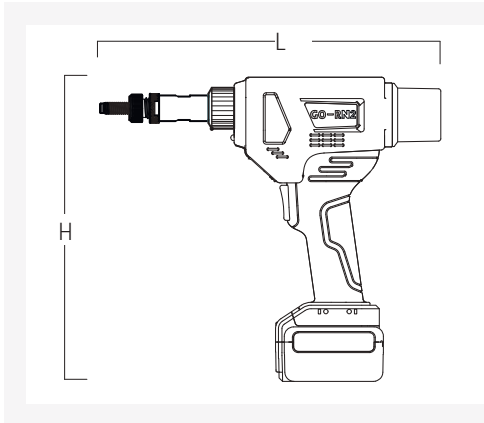

GO-RN2 - LITHIUM-ION CORDLESS RIVET NUT TOOL

RIVETING CAPACITY FOR BLIND RIVET NUTS
10-24 ~ 1/2-13UNC
All Materials

WEIGHT	3.30 lbs	1.5 kg
L x H	11.49" x 10.23"	292 x 260 mm
STROKE ADJUSTABLE FROM / UP TO	.01" - .35"	0.3 - 9.0 mm
PULLING FORCE	6070 lbf	27.0 kn
MATERIAL		PE
ITEM CODE	22770 30020	

INCLUDED EQUIPMENT SET

MANDRELS & ANVILS	10-24UNC, 10-32UNF, 1/4-20UNC, 5/16-18UNC, 3/8-16UNC, 1/2-13UNC	
QUICK CHANGE BATTERY	18 V Li-Ion / 2.0 Ah / 36 Wh	
CHARGER	18 V Li-Ion	
ABS CASE	14.96" x 11.81" x 3.15"	38 x 30 x 8 cm

METRIC EQUIPMENT SET

MANDRELS & ANVILS	M5, M6, M8, M10, M12
ITEM CODE	2277039920

GO-RN2 - LITHIUM-ION CORDLESS RIVET NUT TOOL

DELIVERED WITH:

WATCH VIDEO HERE:

GO-RN2